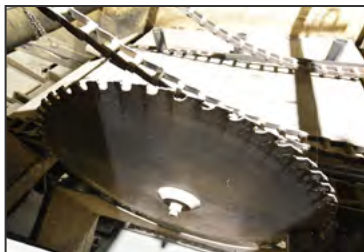

RAUTE GREEN VENEER LINE

CONTACT 416.962.9600 TO CONSIGN EQUIPMENT AT AN UPCOMING AUCTION